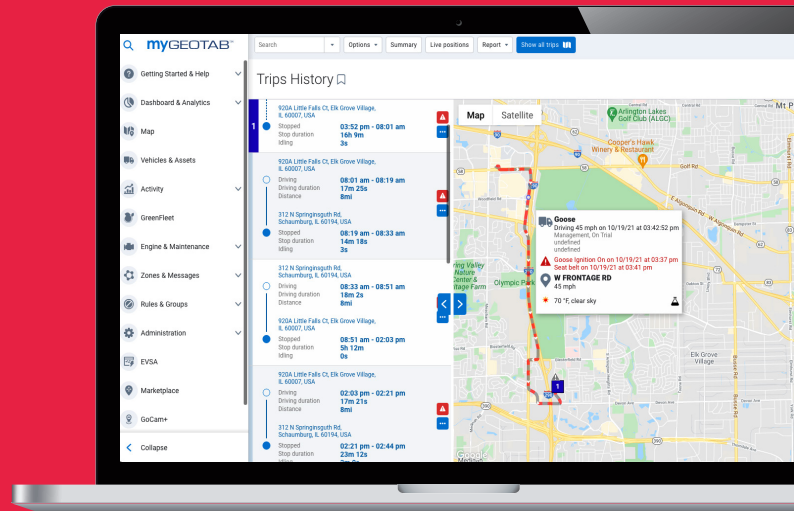

SUPPLY CHAIN SHORTAGE?
NOT ON OUR WATCH.

GET THE GPS TRACKING DEVICE YOU NEED. RIGHT NOW.

Geotab and SmartWitness have teamed up to offer a camera and tracking device all in one. Video, GPS Tracking, MyGeotab platform — all through one device and SIM card.

IN STOCK NOW AND READY TO SHIP:

AP1
Self-installable
ADAS road-facing
camera

CP2-LTE
Road-facing
camera + option
to add driver-facing
camera

CP4S
4-channel HD
vehicle DVR

KEY FEATURES AND BENEFITS:

- Live map
- Cameras as the third-party device
- Speeding reports
- Log data and collision reports
- Standard exceptions such as harsh braking, harsh cornering and speeding
- Rules and exceptions around the diagnostics of the telematics device and reports of the same
- Group creation
- Routes and monitoring driver activity around the planned vs. actual routes
- Zones and geofencing
- Event history reports
- Exceptions detail reports
- Exceptions summary reports
- Risk management reports
- Trip details reports
- Trip summary reports

FOR MORE INFORMATION, CONTACT YOUR GEOTAB RESELLER AND ORDER TODAY!